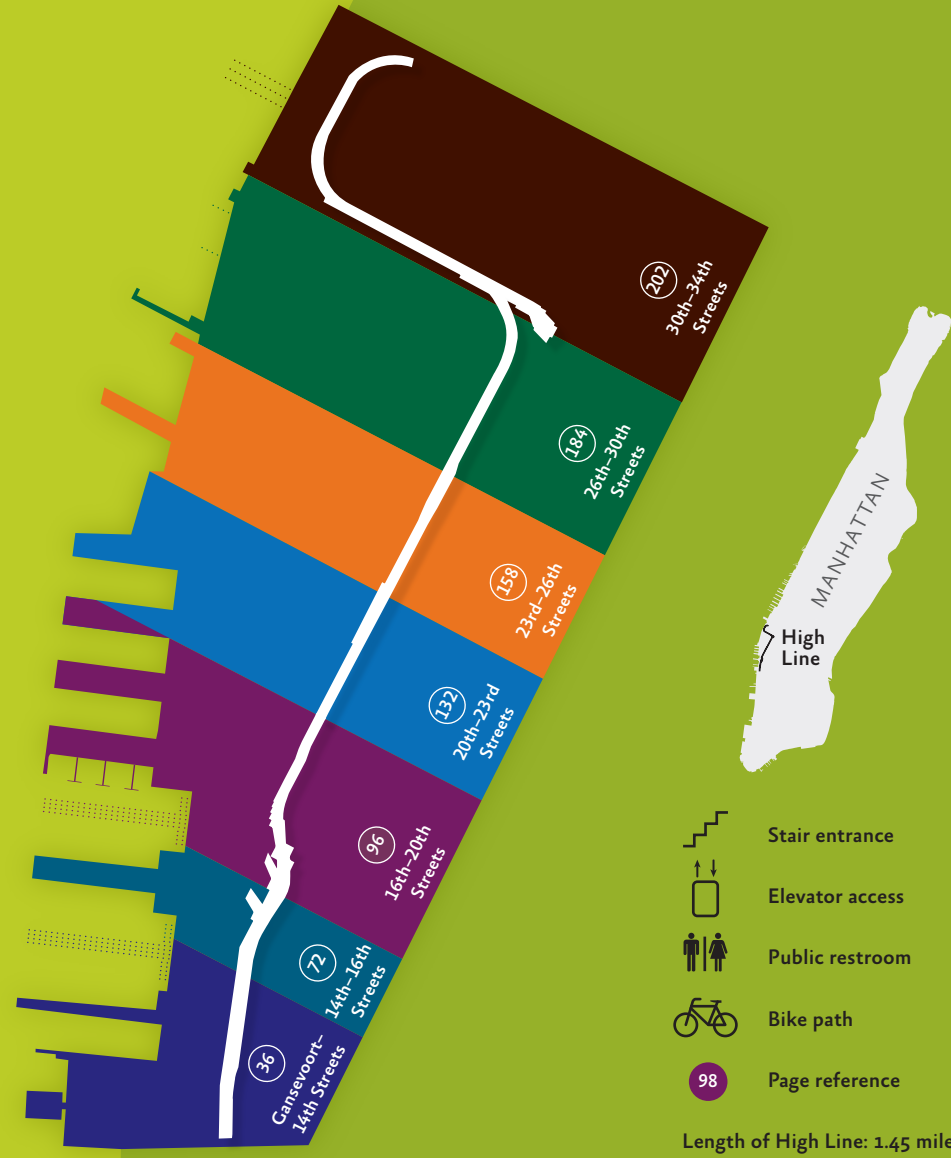

ON THE HIGH LINE

Cartography by Marty Schnure

- Stair entrance
- Elevator access
- Public restroom
- Bike path
- Page reference

Length of High Line: 1.45 miles